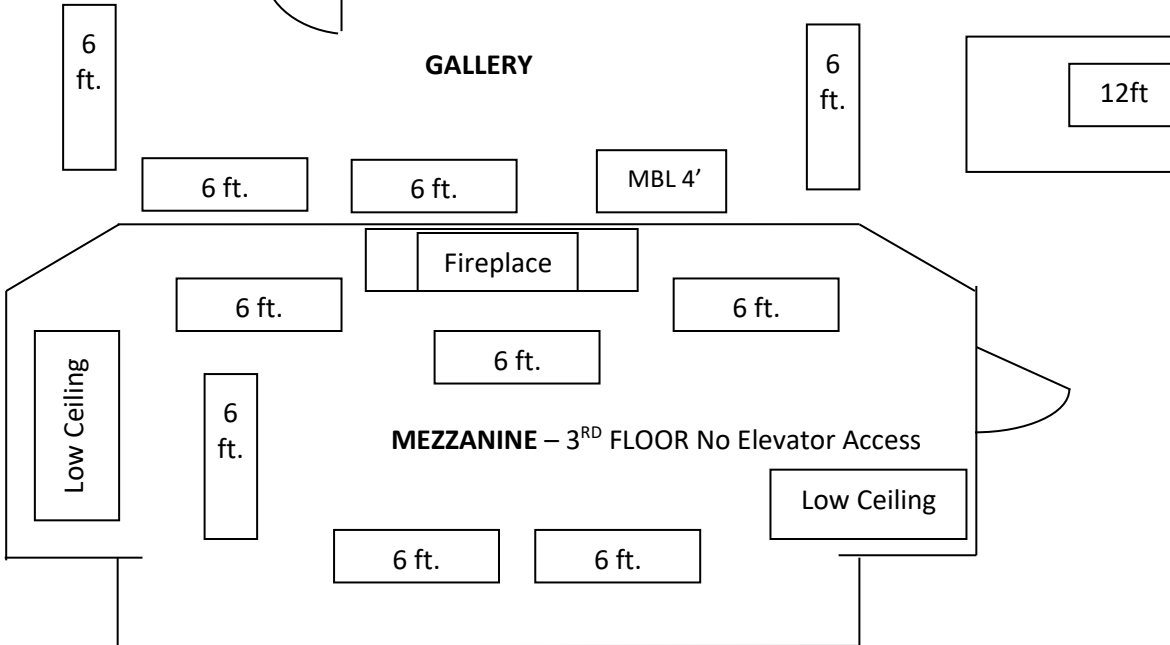

40'

44'

GALLERY

Low Ceiling

Low Ceiling

MEZZANINE - 3RD FLOOR No Elevator Access

Fireplace

Fireplace

MBL 4'

12ft