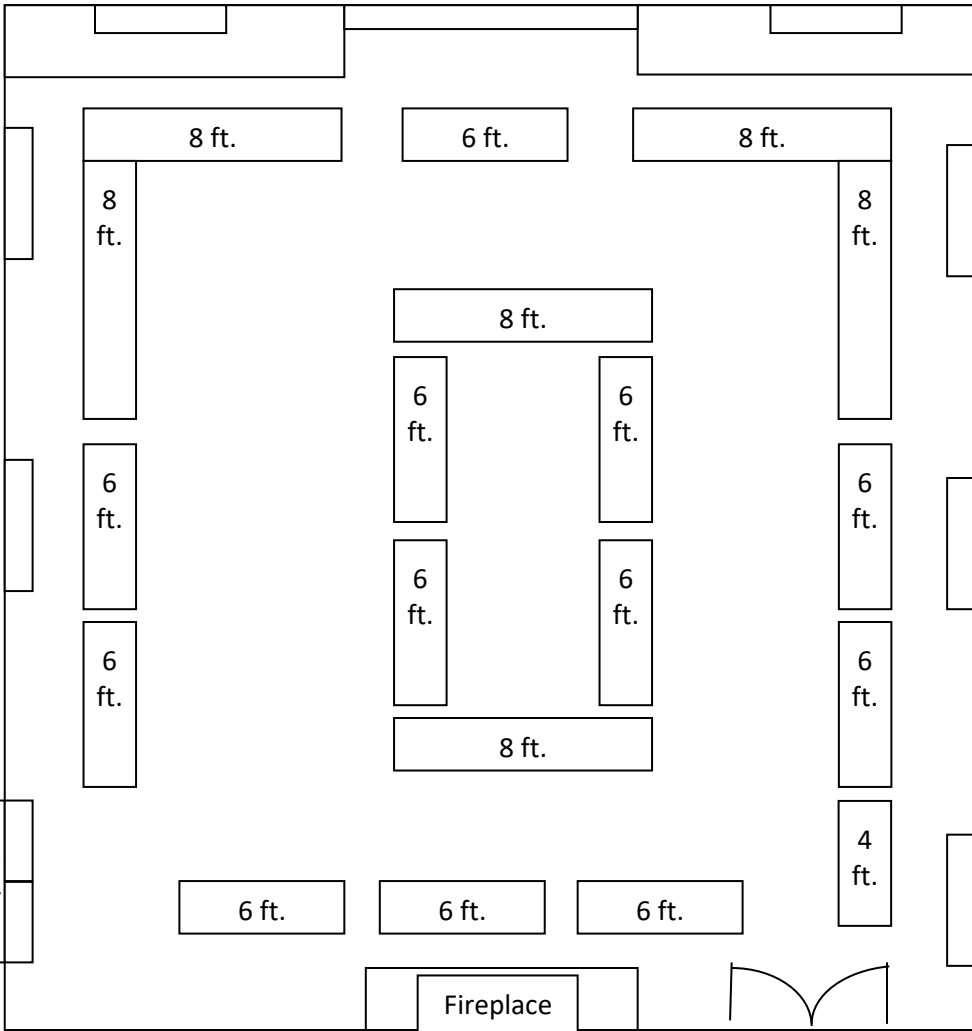

40'

44'

GALLERY

Low Ceiling

Low Ceiling

MEZZANINE - 3RD FLOOR No Elevator Access

Fireplace

Fireplace

MBL 4'

12ft